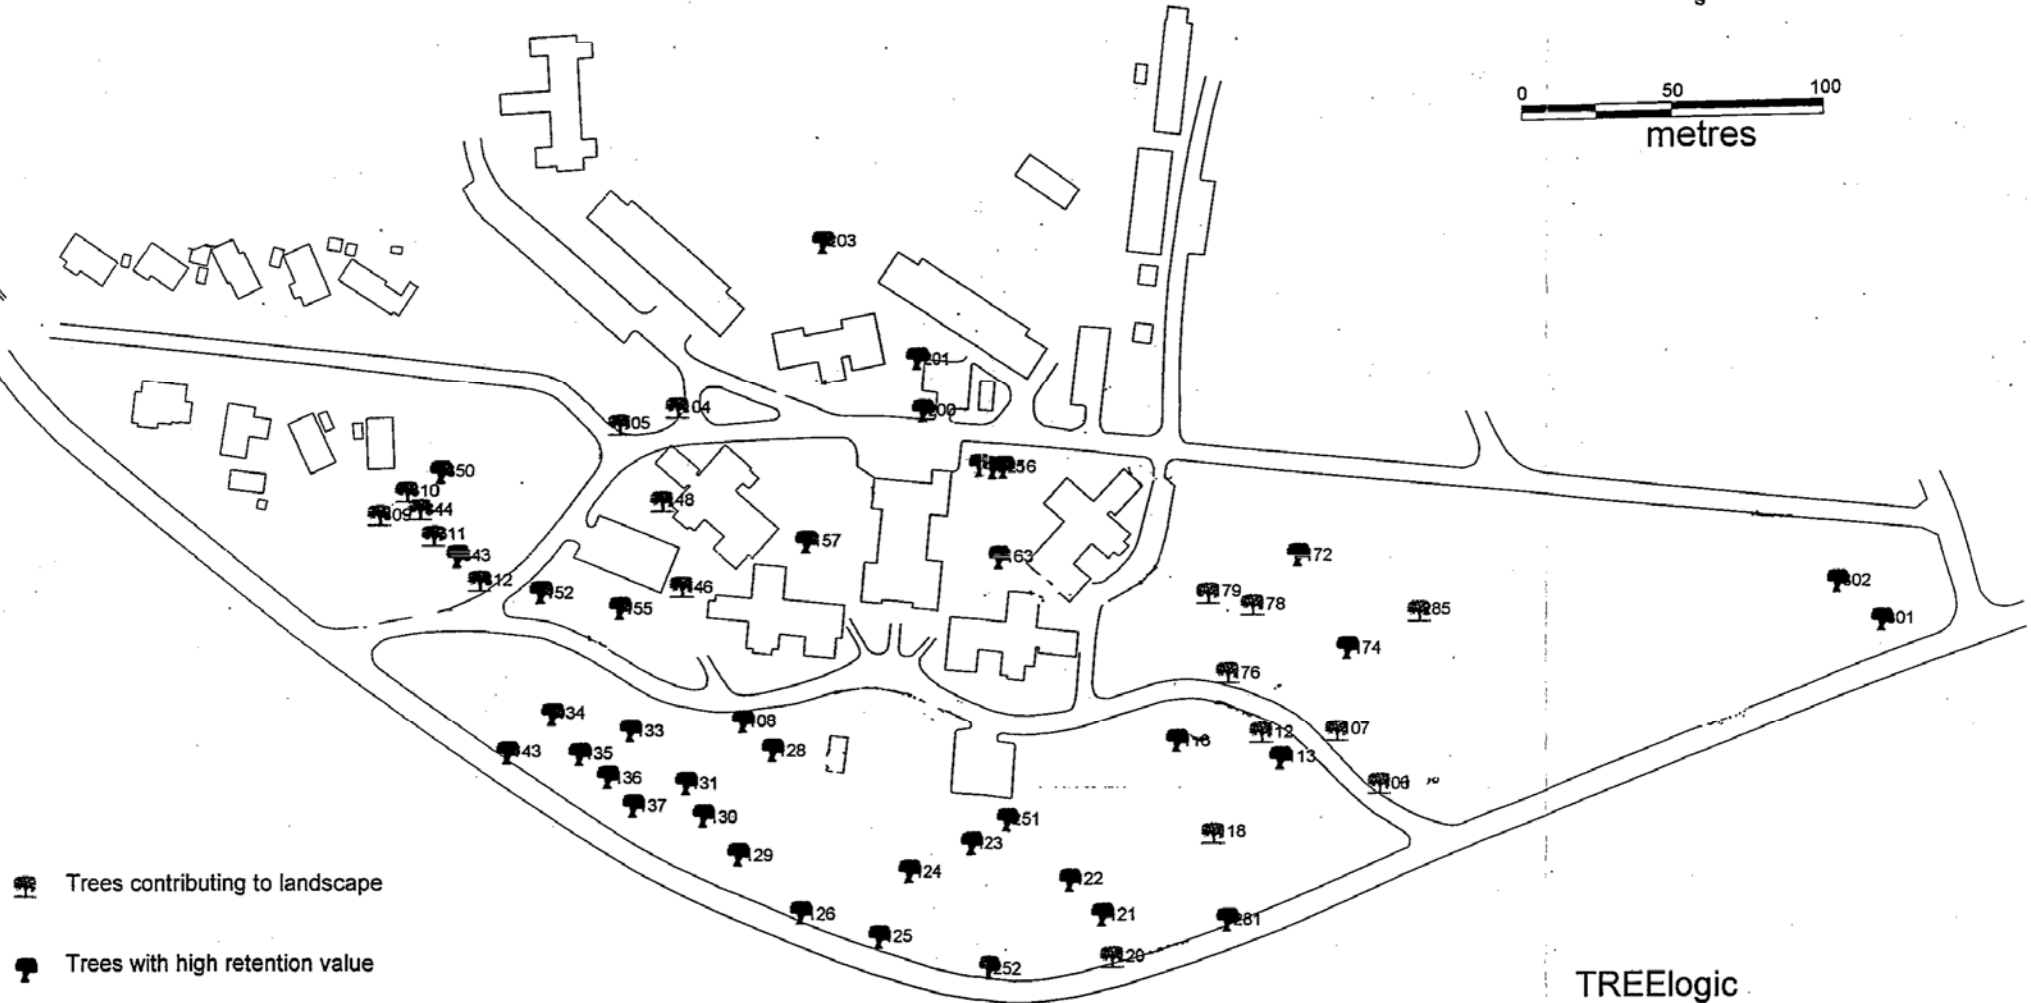

City of Darebin  
Vegetation Survey  
Former Kingsbury Centre Site, Bundoora  
Map 2

TREElogic  
Rapid Map Australia  
August 1999