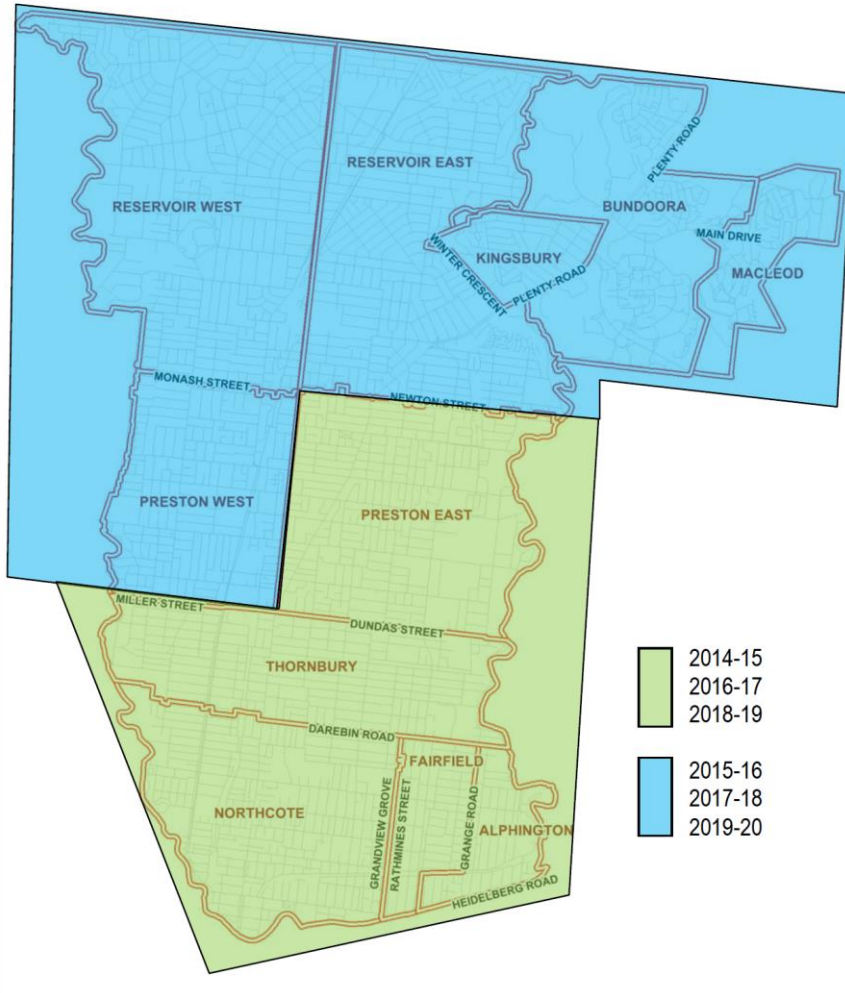

 Suburb Boundary

 Roads

0 250 500
metres

-  2014-15
-  2016-17
-  2018-19
-  2015-16
-  2017-18
-  2019-20

Block	Last pruned	Proposed prune
Alphington	Jul-16	Aug-18
Fairfield	Aug-16	Sep-18
Northcote	Nov-16	Jan-19
Thornbury	Feb-17	Feb-19
Preston East	Jul-16	May-19
Preston West	May-17	Jul-19
Reservoir East	Feb-16	Feb-18
Reservoir West	May-16	May-18
Bundoora	Jul-17	Aug-19
Kingsbury	Jul-17	Sep-19
Macleod	Jul-17	Sep-19