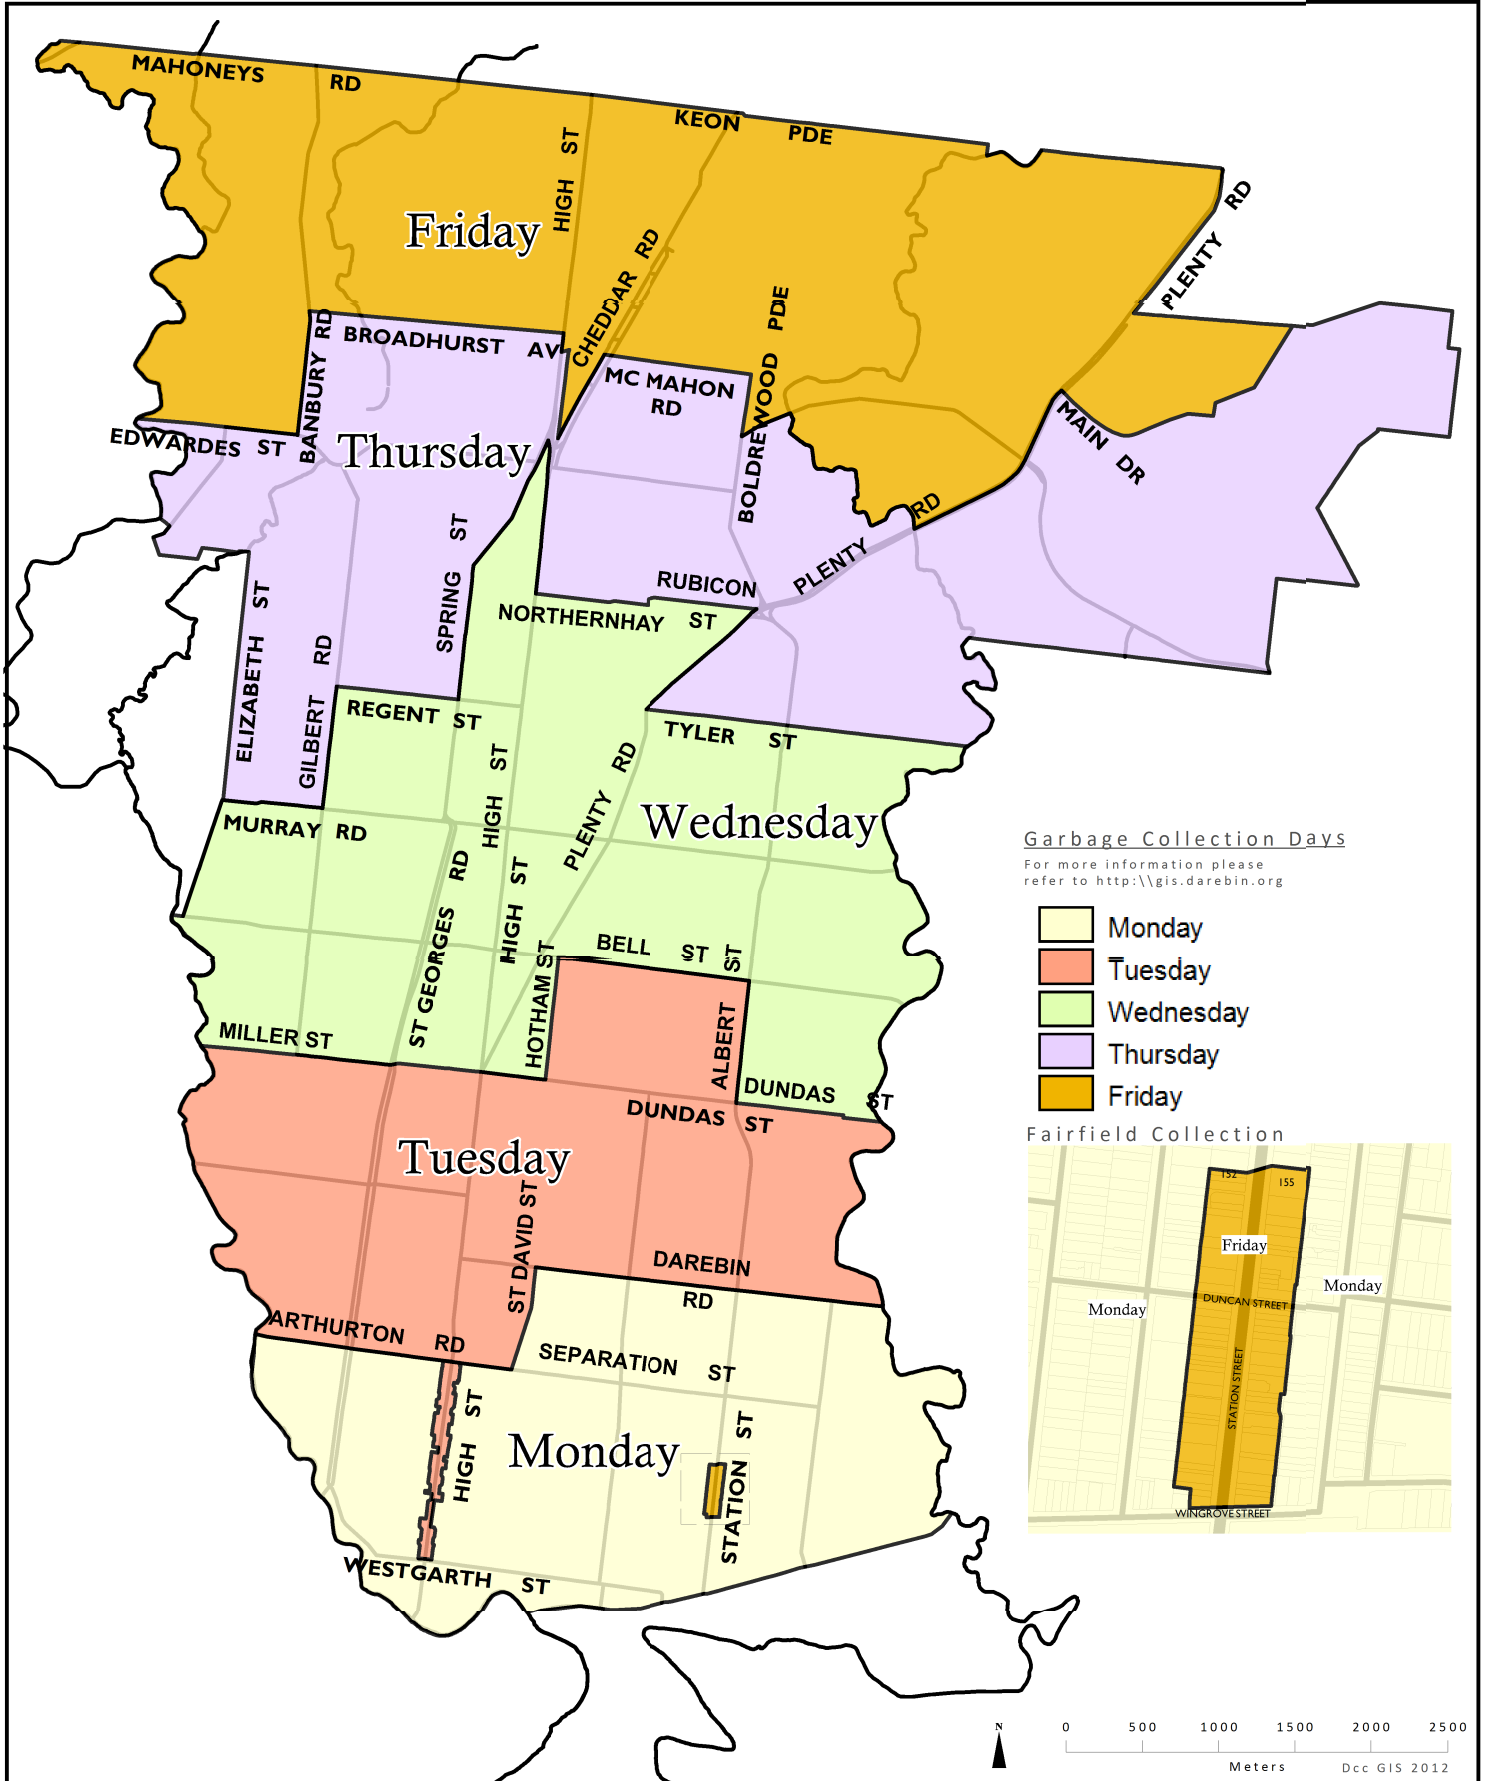

Garbage Collection

Garbage Collection Days

For more information please refer to <http://gis.darebin.org>

- Monday
- Tuesday
- Wednesday
- Thursday
- Friday

Fairfield Collection