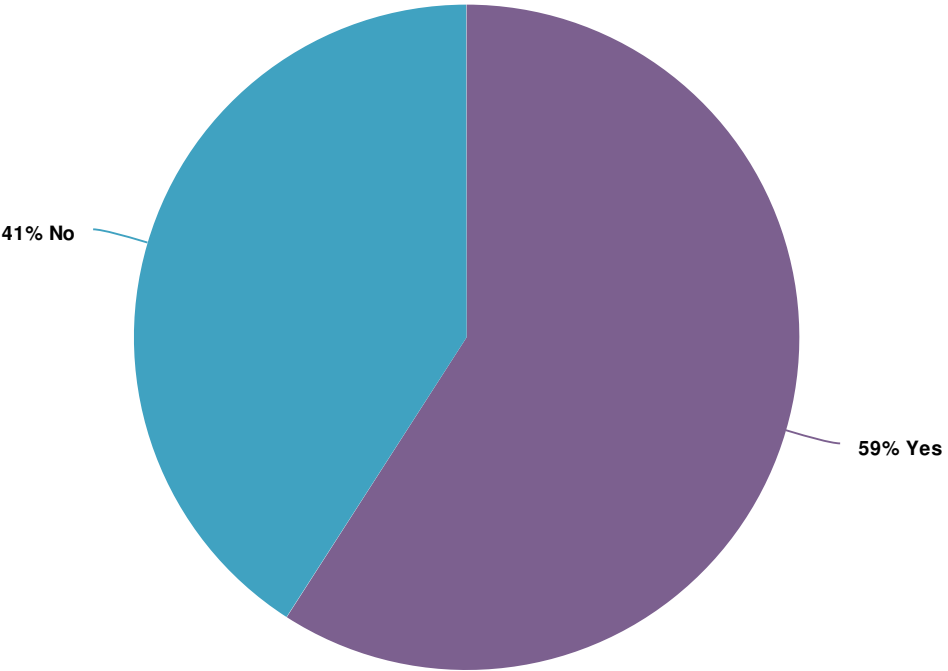

Report for Parking in your street survey - Gillies Street

Response Counts

Completion Rate:

95.7%

Complete

44

Partial

2

Totals: 46

1. Do you experience parking issues or challenges when parking in your street?

Value		Percent	Responses
Yes		59.1%	26
No		40.9%	18

Totals: 44

2. Please rate your level of agreement with the following statements.
Rate from strongly disagree to strongly agree.