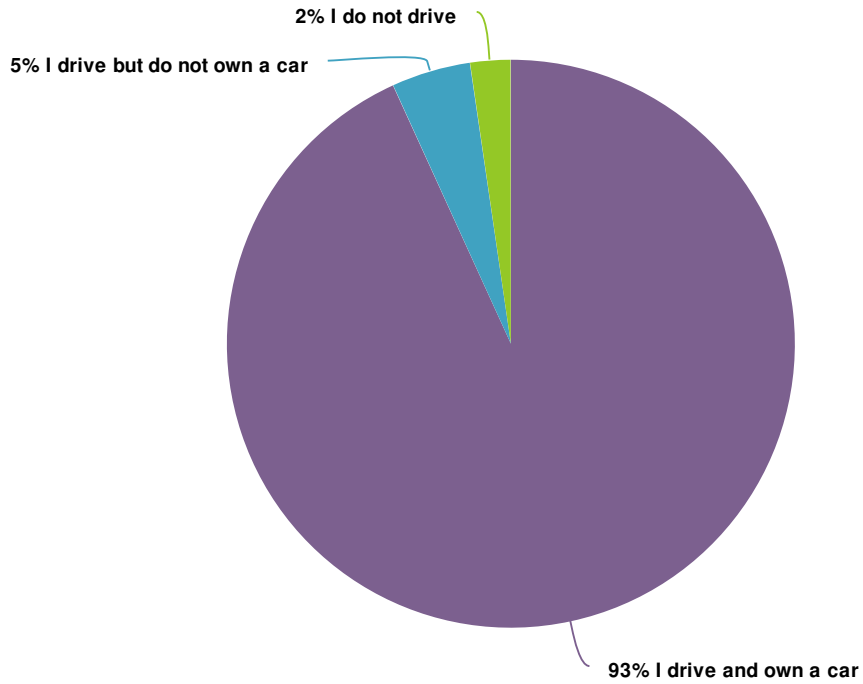

3. Please select the answer that applies to you.

Value		Percent	Responses
I drive and own a car		93.2%	41
I drive but do not own a car		4.5%	2
I do not drive		2.3%	1

Totals: 44