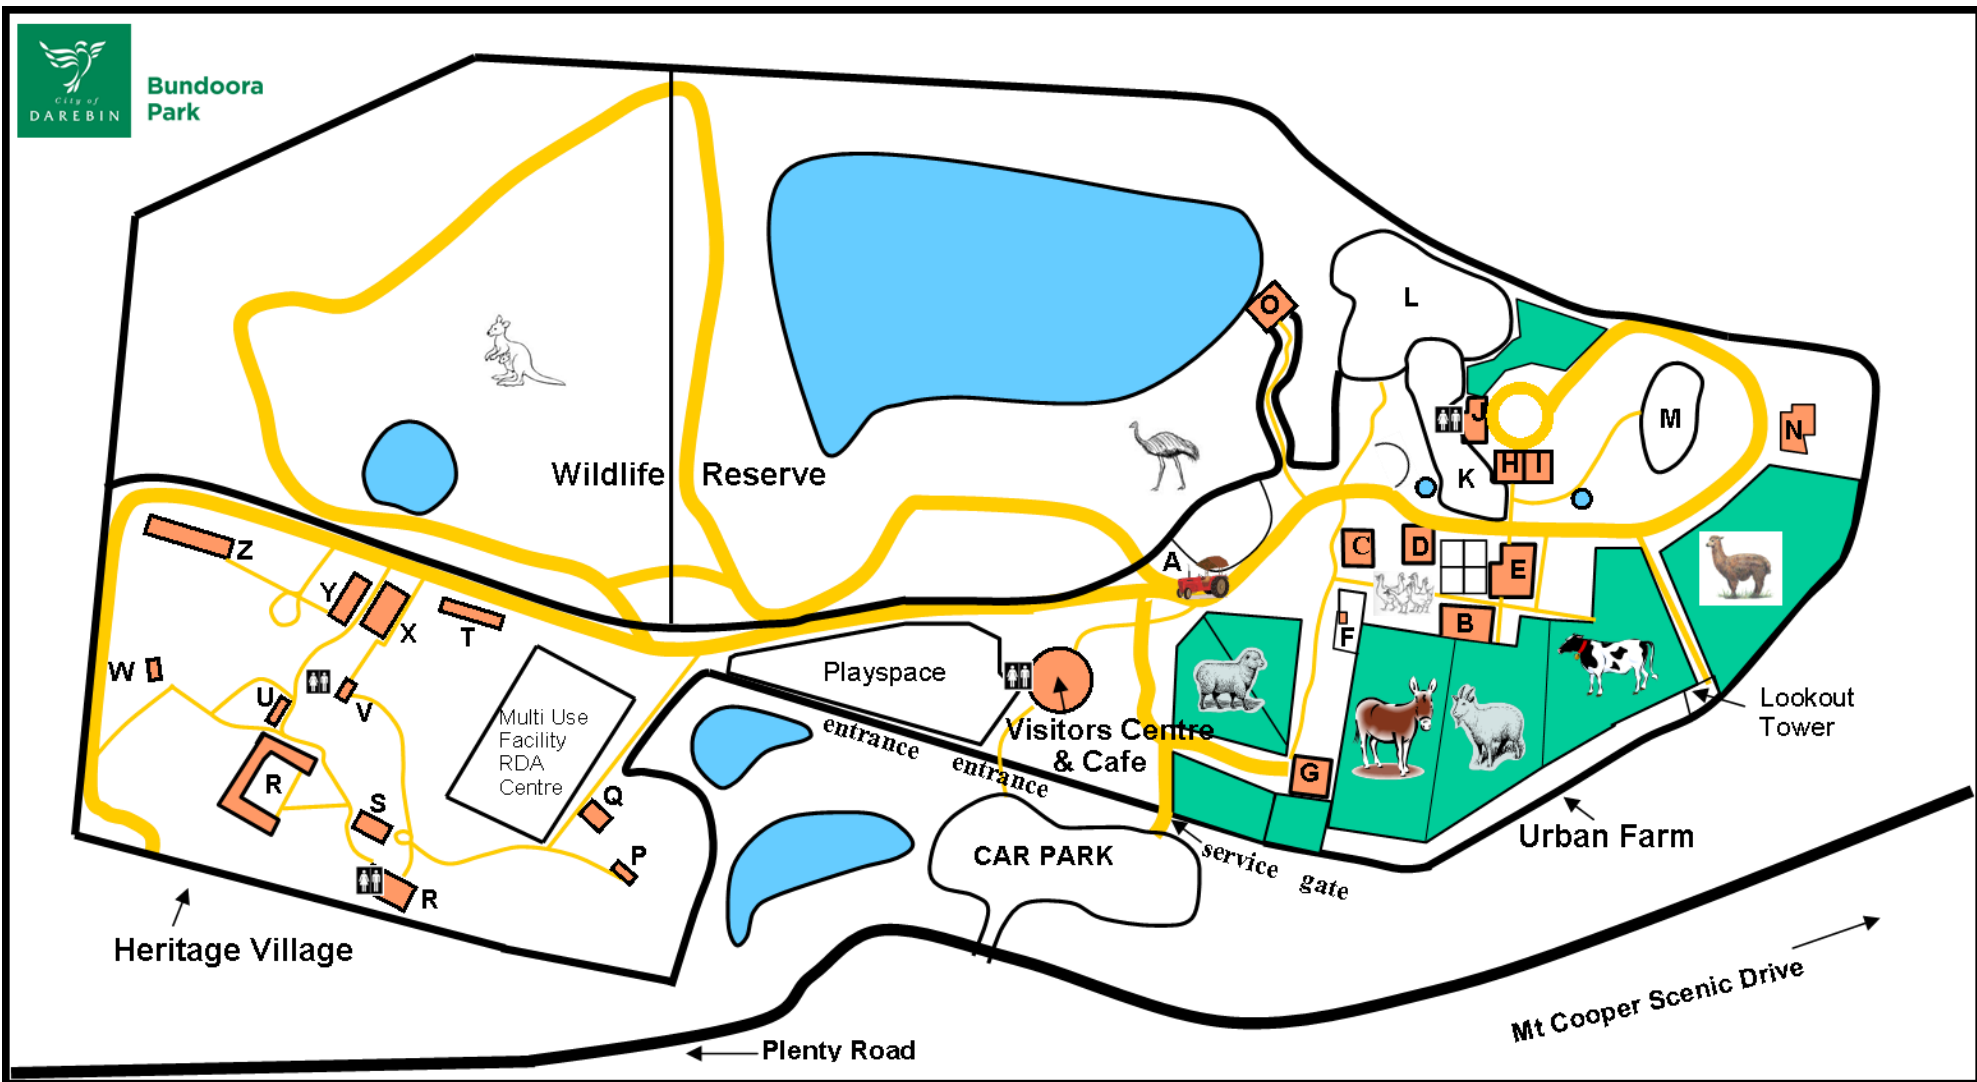

Bundoora Park

LEGEND			
Urban Farm:		Heritage Village:	
A — Wildlife Ride	F — Duck house	K — Community gardens	P — School house
B — Pig pens	G — Party barn	L — Wurundjeri gardens	Q — RDA building
C — Rabbit barn	H — Ibis room	M — Playground	R — Galleries
D — Chook house	I — Farm office	N — Art house (staff only)	S — Foremans cottage
E — Main barn	J — Education centre	O — Billabong bird hide	T — Farm machinery
		U — Stallion box	
			Symbols:
			V — Trackers hut
			W — Chapel
			X — Farriers shop
			Y — Blacksmiths
			Z — Stationary engines
			Toilets
			Road
			Walking track
			Dams
			Amphitheatre